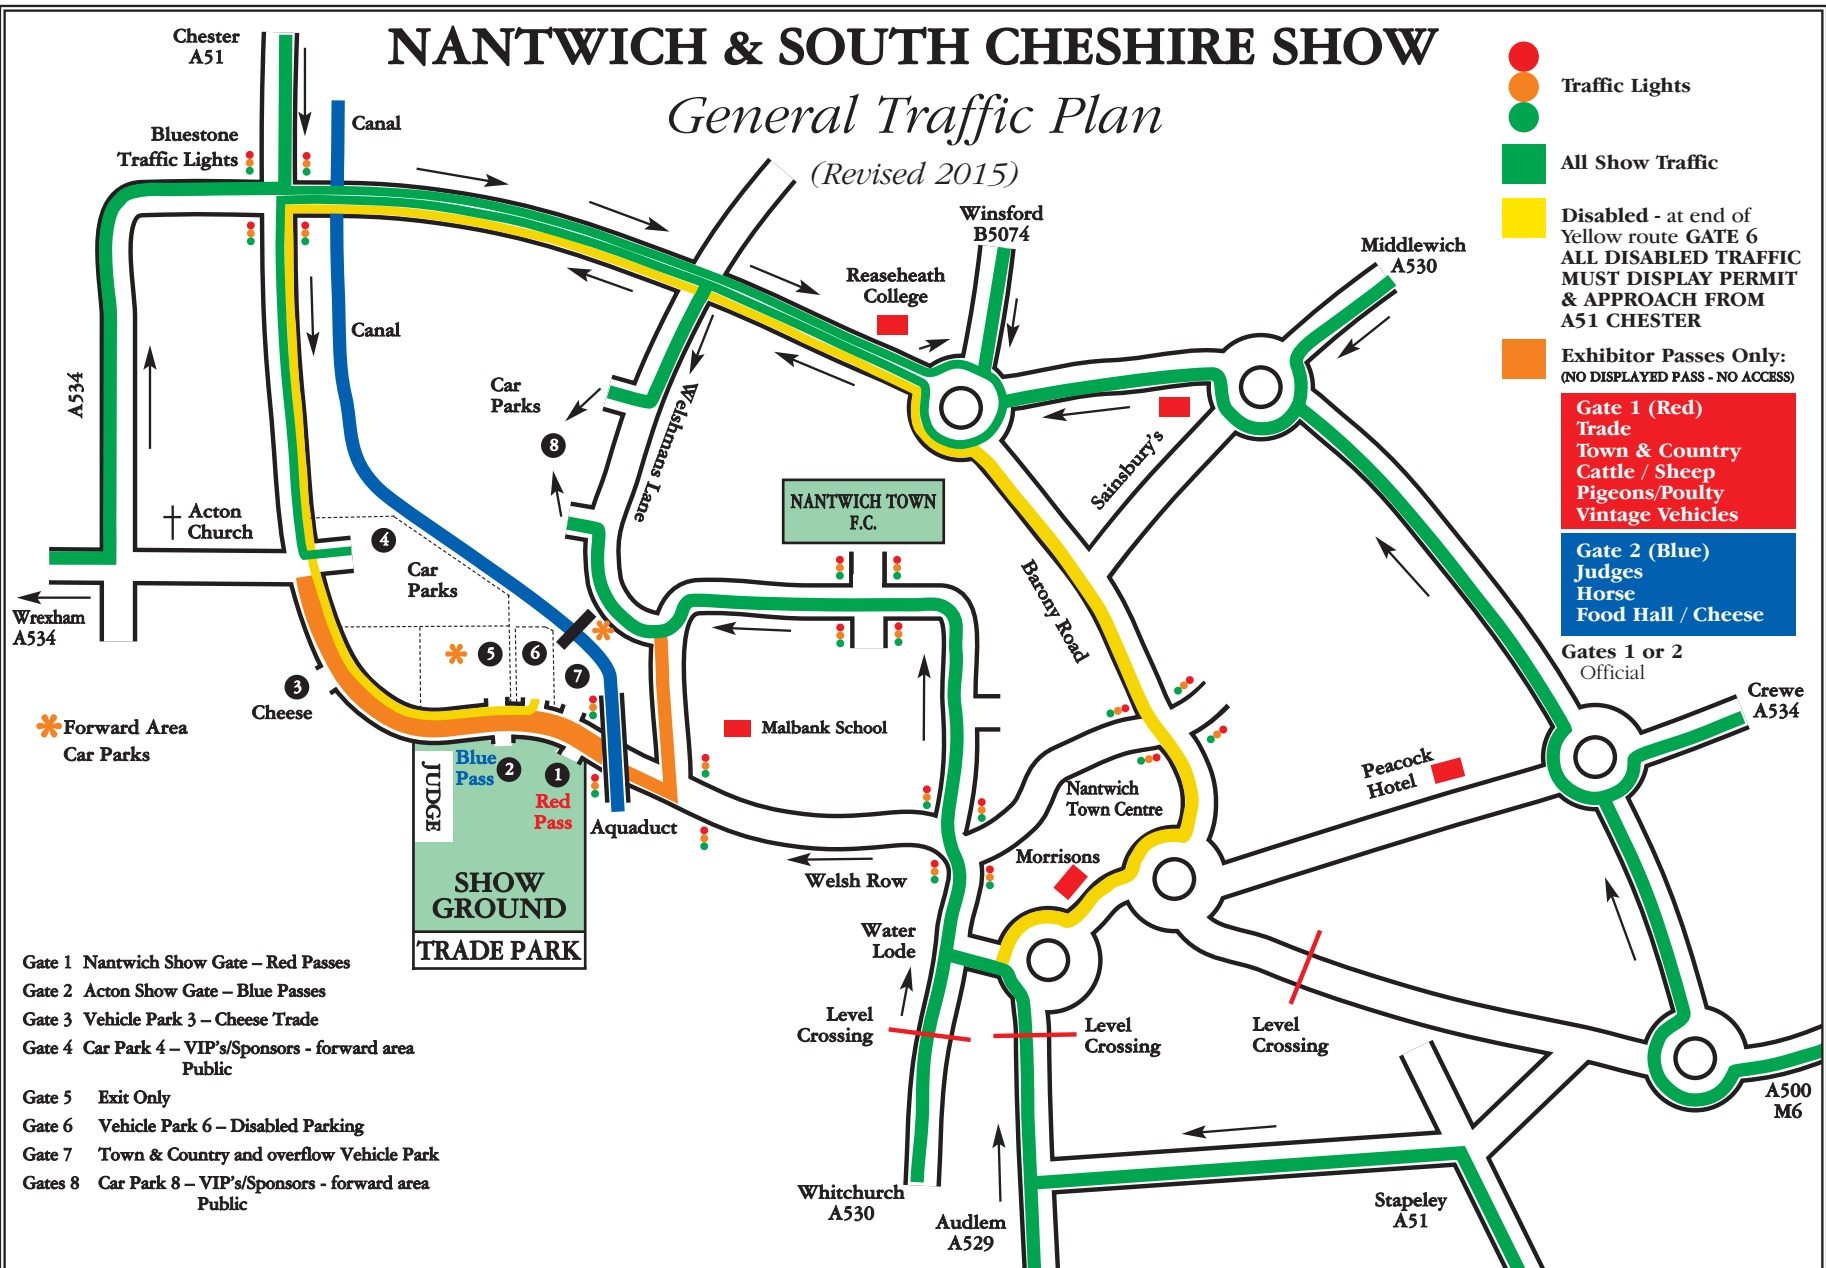

NANTWICH & SOUTH CHESHIRE SHOW

General Traffic Plan

(Revised 2015)

- Traffic Lights
-
-
- All Show Traffic
- Disabled - at end of Yellow route GATE 6 ALL DISABLED TRAFFIC MUST DISPLAY PERMIT & APPROACH FROM A51 CHESTER
- Exhibitor Passes Only: (NO DISPLAYED PASS - NO ACCESS)
- Gate 1 (Red)
Trade
Town & Country
Cattle / Sheep
Pigeons/Poultry
Vintage Vehicles
- Gate 2 (Blue)
Judges
Horse
Food Hall / Cheese
- Gates 1 or 2
Official

- Gate 1 Nantwich Show Gate – Red Passes
- Gate 2 Acton Show Gate – Blue Passes
- Gate 3 Vehicle Park 3 – Cheese Trade
- Gate 4 Car Park 4 – VIP's/Sponsors - forward area Public
- Gate 5 Exit Only
- Gate 6 Vehicle Park 6 – Disabled Parking
- Gate 7 Town & Country and overflow Vehicle Park
- Gates 8 Car Park 8 – VIP's/Sponsors - forward area Public